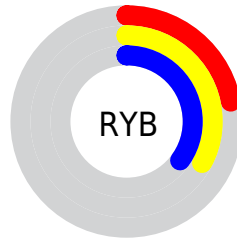

## Conversions Part 2

<b>Format</b>	<b>Color</b>
<b>R<sub>YB</sub></b>	57, 84, 90
Decimal	3758657
CIE <sub>Lab</sub>	35.00, -18.07, 10.71
CIE <sub>LCh</sub>	35, 21.002, 149.337
Yxy	8.4984, 0.2972, 0.4045
Android (android.graphics.Color)	4281948737 (0xFF395A41)
YUV	77.2830, -6.0555, -17.7882
Hunter-Lab	29.1520, -12.7761, 7.6603

# Details

The CIELCh color **35, 21.002, 149.337** is a dark color, and the websafe version is hex **336666**. A complement of this color would be **29, 21.141, 334.376**, and the grayscale version is **33, 0.005, 296.813**.

A 20% lighter version of the original color is **55, 20.861, 149.761**, and **15, 21.207, 149.316** is the 20% darker color. If you saturate the color by 10%, you get **34, 26.520, 148.327**, and if you desaturate by 10%, it is **36, 15.334, 150.222**.

# Distribution

Red (22%)

Green (35%)

Blue (25%)

Red (22%)

Yellow (33%)

Blue (35%)

Cyan (37%)