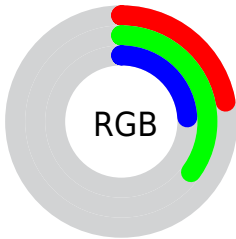

Distribution

- Red (22%)
- Green (35%)
- Blue (24%)