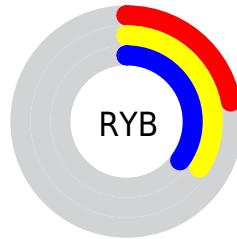

## Conversions Part 2

Format	Color
<a href="#">RYB</a>	<a href="#">57, 86, 90</a>
Decimal	<a href="#">3758653</a>
CIELab	<a href="#">35.00, -18.89, 13.04</a>
CIELCh	<a href="#">35, 22.950, 145.376</a>
Yxy	<a href="#">8.4984, 0.3026, 0.4169</a>
Android (android.graphics.Color)	<a href="#">4281948733 (0xFF395A3D)</a>
YUV	<a href="#">76.8270, -7.8027, -17.3883</a>
Hunter-Lab	<a href="#">29.1520, -13.2404, 8.7792</a>

# Details

The CIELCh color **35, 22.950, 145.376** is a dark color, and the websafe version is hex **336633**. A complement of this color would be **29, 22.971, 329.940**, and the grayscale version is **33, 0.005, 296.813**.

A 20% lighter version of the original color is **55, 22.666, 146.034**, and **15, 23.273, 145.079** is the 20% darker color. If you saturate the color by 10%, you get **34, 28.993, 144.420**, and if you desaturate by 10%, it is **36, 16.736, 146.213**.

# Distribution

- Red (22%)
- Green (35%)
- Blue (24%)

- Red (22%)
- Yellow (34%)
- Blue (35%)

- Cyan (37%)
- Magenta (0%)
- Yellow (32%)
- Black (65%)

- Cyan (78%)
- Magenta (65%)
- Yellow (76%)