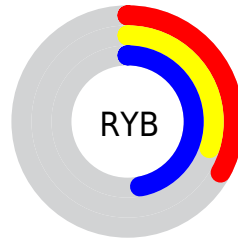

## Conversions Part 2

<b>Format</b>	<b>Color</b>
<b>R<sub>YB</sub></b>	84, 77, 120
Decimal	5524856
CIE <sub>Lab</sub>	35.00, 13.40, -23.48
CIE <sub>LCh</sub>	35, 27.032, 299.716
Yxy	8.4984, 0.2610, 0.2299
Android (android.graphics.Color)	4283714936 (0xFF544D78)
YUV	83.9950, 17.7505, 0.0044
Hunter-Lab	29.1520, 8.0499, -17.8703

# Details

The CIELCh color  $35, 27.032, 299.716$  is a dark color, and the websafe version is hex  $666699$ . A complement of this color would be  $49, 24.936, 114.049$ , and the grayscale version is  $36, 0.005, 296.813$ .

A 20% lighter version of the original color is  $55, 26.726, 299.976$ , and  $15, 26.812, 299.801$  is the 20% darker color. If you saturate the color by 10%, you get  $31, 35.193, 300.888$ , and if you desaturate by 10%, it is  $39, 19.138, 298.674$ .

# Distribution

Red (33%)

Green (30%)

Blue (47%)

Red (33%)

Yellow (30%)

Blue (47%)

Cyan (30%)