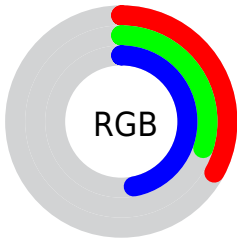

Distribution

Red (33%)

Green (30%)

Blue (47%)