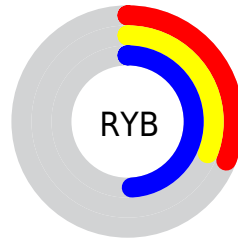

## Conversions Part 2

<b>Format</b>	<b>Color</b>
<b>R<sub>YB</sub></b>	78, 78, 126
Decimal	5131902
CIE <sub>Lab</sub>	35.00, 12.63, -27.15
CIE <sub>LCh</sub>	35, 29.943, 294.943
Yxy	8.4984, 0.2462, 0.2191
Android (android.graphics.Color)	4283321982 (0xFF4E4E7E)
YUV	83.4720, 20.9663, -4.7989
Hunter-Lab	29.1520, 7.4651, -21.7823

# Details

The CIELCh color **35, 29.943, 294.943** is a dark color, and the websafe version is hex **666699**. A complement of this color would be **52, 27.291, 106.633**, and the grayscale version is **35, 0.005, 296.813**.

A 20% lighter version of the original color is **55, 29.928, 294.944**, and **15, 30.177, 294.856** is the 20% darker color. If you saturate the color by 10%, you get **30, 38.563, 296.710**, and if you desaturate by 10%, it is **40, 21.654, 293.407**.

# Distribution

 Red (31%)

 Green (31%)

 Blue (49%)

 Red (31%)

 Yellow (31%)

 Blue (49%)

 Cyan (38%)