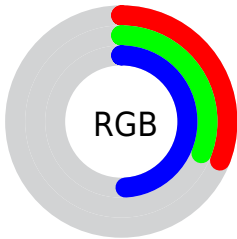

Distribution

Red (31%)

Green (31%)

Blue (49%)