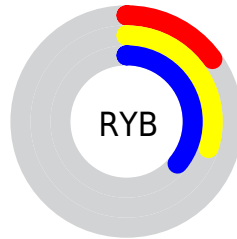

## Conversions Part 2

<b>Format</b>	<b>Color</b>
<b>R<sub>YB</sub></b>	37, 77, 93
Decimal	2448699
CIE <sub>Lab</sub>	35.00, -27.16, 14.15
CIE <sub>LCh</sub>	35, 30.626, 152.490
Yxy	8.4984, 0.2803, 0.4380
Android (android.graphics.Color)	4280638779 (0xFF255D3B)
YUV	72.3800, -6.5963, -31.0283
Hunter-Lab	29.1520, -17.7191, 9.2869

# Details

The CIELCh color **35, 30.626, 152.490** is a dark color, and the websafe version is hex **336633**. A complement of this color would be **24, 31.287, 343.597**, and the grayscale version is **31, 0.005, 296.813**.

A 20% lighter version of the original color is **55, 31.014, 152.270**, and **15, 27.793, 147.528** is the 20% darker color. If you saturate the color by 10%, you get **35, 34.946, 151.036**, and if you desaturate by 10%, it is **36, 25.963, 153.778**.

# Distribution

- Red (15%)
- Green (36%)
- Blue (23%)

- Red (15%)
- Yellow (30%)
- Blue (36%)

- Cyan (60%)
- Magenta (0%)
- Yellow (37%)
- Black (64%)

- Cyan (86%)
- Magenta (64%)
- Yellow (77%)