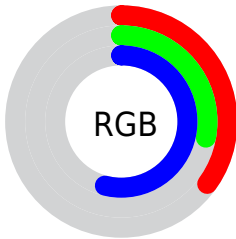

Distribution

Red (35%)

Green (28%)

Blue (54%)