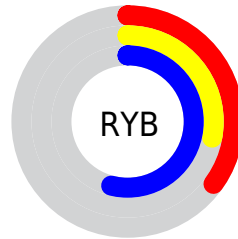

## Conversions Part 2

<b>Format</b>	<b>Color</b>
<b>R<sub>YB</sub></b>	88, 72, 137
Decimal	5785737
CIE Lab	35.00, 22.63, -34.05
CIE LCh	35, 40.882, 303.606
Yxy	8.4984, 0.2461, 0.1930
Android (android.graphics.Color)	4283975817 (0xFF584889)
YUV	84.1940, 26.0334, 3.3379
Hunter-Lab	29.1520, 15.3417, -29.8337

# Details

The CIELCh color  $35, 40.882, 303.606$  is a dark color, and the websafe version is hex  $333366$ . A complement of this color would be  $54, 36.746, 116.908$ , and the grayscale version is  $36, 0.005, 296.813$ .

A 20% lighter version of the original color is  $55, 40.843, 303.453$ , and  $15, 41.079, 303.593$  is the 20% darker color. If you saturate the color by 10%, you get  $31, 50.143, 304.657$ , and if you desaturate by 10%, it is  $40, 31.758, 302.619$ .

# Distribution

Red (35%)

Green (28%)

Blue (54%)

Red (35%)

Yellow (28%)

Blue (54%)

Cyan (36%)