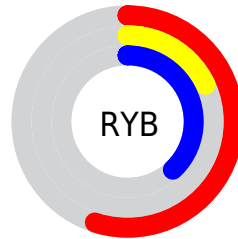

## Conversions Part 2

<b>Format</b>	<b>Color</b>
<b>R<sub>YB</sub></b>	140, 47, 97
Decimal	9187169
CIE Lab	35.00, 44.40, -8.60
CIE LCh	35, 45.221, 349.038
Yxy	8.4984, 0.4034, 0.2444
Android (android.graphics.Color)	4287377249 (0xFF8C2F61)
YUV	80.5070, 8.1310, 52.1754
Hunter-Lab	29.1520, 34.8681, -4.4921

# Details

The CIELCh color **35, 45.221, 349.038** is a dark color, and the websafe version is hex **993366**. A complement of this color would be **52, 43.630, 154.317**, and the grayscale version is **34, 0.005, 296.813**.

A 20% lighter version of the original color is **55, 45.347, 348.592**, and **17, 40.043, 350.901** is the 20% darker color. If you saturate the color by 10%, you get **33, 49.714, 350.996**, and if you desaturate by 10%, it is **38, 39.555, 347.434**.

# Distribution

Red (55%)

Green (18%)

Blue (38%)

Red (55%)

Yellow (18%)

Blue (38%)

Cyan (0%)