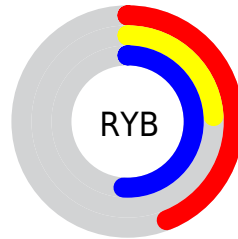

# Details

The CIELCh color  $[35, 45.576, 318.606]$  is a dark color, and the websafe version is hex `#663366`. A complement of this color would be  $[50, 44.137, 133.842]$ , and the grayscale version is  $[36, 0.005, 296.813]$ .

A 20% lighter version of the original color is  $[55, 45.022, 318.522]$ , and  $[15, 45.474, 318.754]$  is the 20% darker color. If you saturate the color by 10%, you get  $[32, 53.480, 318.871]$ , and if you desaturate by 10%, it is  $[38, 37.124, 318.256]$ .

# Distribution

Red (44%)

Green (24%)

Blue (51%)

Red (44%)

Yellow (24%)

Blue (51%)

Cyan (15%)