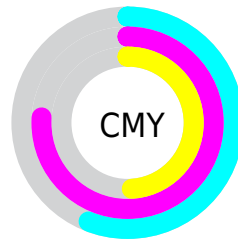

A 20% lighter version of the original color is  $[55, 45.022, 318.522]$ , and  $[15, 45.474, 318.754]$  is the 20% darker color. If you saturate the color by 10%, you get  $[32, 53.480, 318.871]$ , and if you desaturate by 10%, it is  $[38, 37.124, 318.256]$ .

# Distribution

Red (44%)

Green (24%)

Blue (51%)

Red (44%)

Yellow (24%)

Blue (51%)

Cyan (15%)

Magenta (53%)

Yellow (0%)

Black (49%)

Cyan (56%)

Magenta (76%)

Yellow (49%)