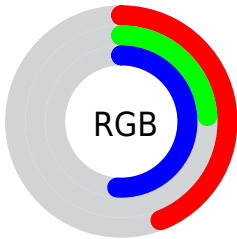

Distribution

Red (44%)

Green (24%)

Blue (51%)