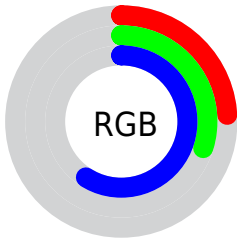

Distribution

- Red (24%)
- Green (30%)
- Blue (59%)