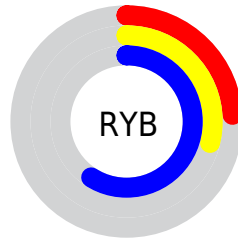

- Red (24%)
- Yellow (29%)
- Blue (59%)