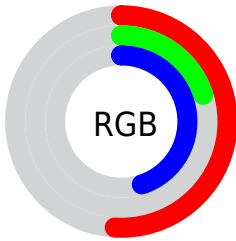

Distribution

- Red (51%)
- Green (20%)
- Blue (45%)