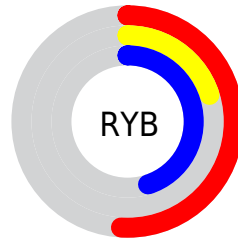

- Red (51%)
- Yellow (20%)
- Blue (45%)