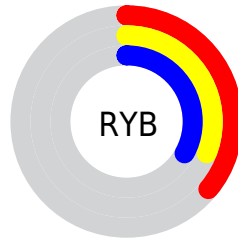

- Red (36%)
- Yellow (31%)
- Blue (33%)