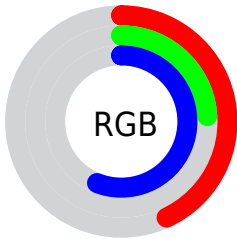

Distribution

Red (43%)

Green (24%)

Blue (56%)