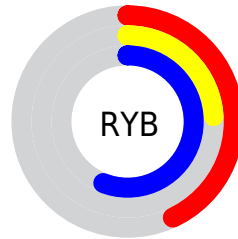

## Conversions Part 2

<b>Format</b>	<b>Color</b>
<a href="#">RYB</a>	109, 60, 144
Decimal	7158928
CIELab	35.00, 37.52, -38.26
CIELCh	35, 53.581, 314.441
Yxy	8.4984, 0.2655, 0.1741
Android (android.graphics.Color)	4285349008 (0xFF6D3C90)
YUV	84.2270, 29.4681, 21.7259
Hunter-Lab	29.1520, 28.3325, -35.2123

# Details

The CIELCh color **35, 53.581, 314.441** is a dark color, and the websafe version is hex **663399**. A complement of this color would be **55, 50.181, 129.345**, and the grayscale version is **36, 0.005, 296.813**.

A 20% lighter version of the original color is **55, 53.171, 314.531**, and **15, 53.476, 314.487** is the 20% darker color. If you saturate the color by 10%, you get **31, 62.036, 314.722**, and if you desaturate by 10%, it is **39, 44.513, 314.053**.

# Distribution

Red (43%)

Green (24%)

Blue (56%)

Red (43%)

Yellow (24%)

Blue (56%)

Cyan (24%)