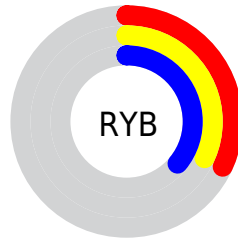

## Conversions Part 2

Format	Color
<a href="#">RYB</a>	<a href="#">81, 82, 92</a>
Decimal	<a href="#">5329500</a>
CIELab	<a href="#">35.00, 1.88, -5.96</a>
CIELCh	<a href="#">35, 6.247, 287.481</a>
Yxy	<a href="#">8.4984, 0.2954, 0.3030</a>
Android (android.graphics.Color)	<a href="#">4283519580</a> ( <a href="#">0xFF51525C</a> )
YUV	<a href="#">82.8410, 4.5154, -1.6146</a>
Hunter-Lab	<a href="#">29.1520, -0.2796, -2.5041</a>

# Details

The CIELCh color **35, 6.247, 287.481** is a dark color, and the websafe version is hex **666666**. A complement of this color would be **38, 6.119, 105.077**, and the grayscale version is **35, 0.005, 296.813**.

A 20% lighter version of the original color is **55, 6.329, 287.496**, and **15, 6.376, 287.914** is the 20% darker color. If you saturate the color by 10%, you get **32, 11.650, 288.682**, and if you desaturate by 10%, it is **38, 1.023, 286.479**.

# Distribution

- Red (32%)
- Green (32%)
- Blue (36%)

- Red (32%)
- Yellow (32%)
- Blue (36%)

- Cyan (12%)
- Magenta (11%)
- Yellow (0%)
- Black (64%)

- Cyan (68%)
- Magenta (68%)
- Yellow (64%)