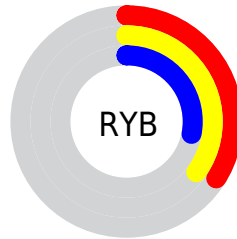

- Red (34%)
- Yellow (35%)
- Blue (28%)