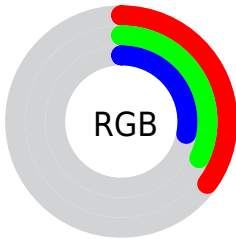

Distribution

- Red (35%)
- Green (32%)
- Blue (28%)