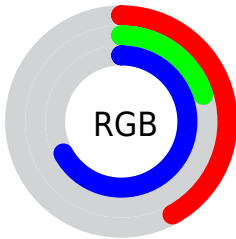

Distribution

- Red (42%)
- Green (20%)
- Blue (67%)