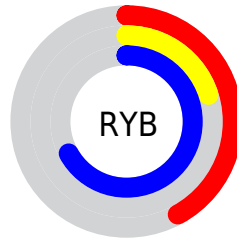

- Red (42%)
- Yellow (20%)
- Blue (67%)