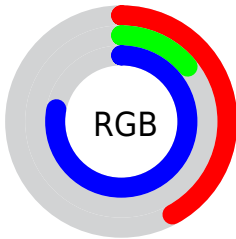

Distribution

- Red (42%)
- Green (14%)
- Blue (78%)