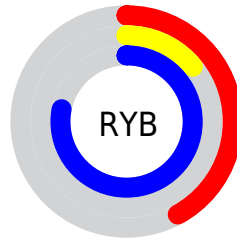

- Red (42%)
- Yellow (14%)
- Blue (78%)