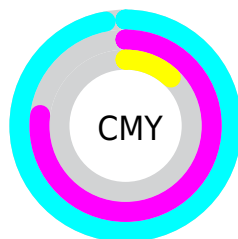

A 20% lighter version of the original color is **53, 85.300, 299.954**, and **20, 93.445, 305.118** is the 20% darker color. If you saturate the color by 10%, you get **34, 103.797, 301.738**, and if you desaturate by 10%, it is **39, 89.225, 297.729**.

# Distribution

-  Red (4%)
-  Green (23%)
-  Blue (88%)

-  Red (4%)
-  Yellow (19%)
-  Blue (88%)

-  Cyan (96%)
-  Magenta (74%)
-  Yellow (0%)
-  Black (12%)

-  Cyan (97%)
-  Magenta (77%)
-  Yellow (12%)

# Brightness & Saturation Gradients

These gradients show how the CIELCh color 35, 99.991, 300.731 changes by changing the brightness by 10 percent. The first figure shows a shift by +10% for each color and the second figure -10%.