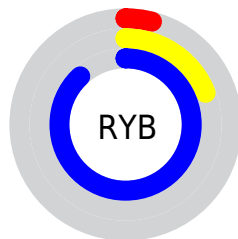

- Red (4%)
- Yellow (19%)
- Blue (88%)