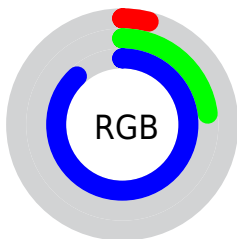

Distribution

- Red (4%)
- Green (23%)
- Blue (88%)