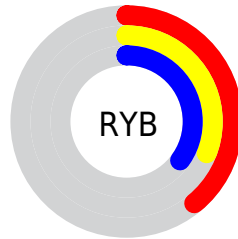

Details

The CIELCh color **36, 10.253, 348.150** is a dark color, and the websafe version is hex **666666**. A complement of this color would be **40, 9.951, 164.762**, and the grayscale version is **37, 0.005, 296.813**.

A 20% lighter version of the original color is **56, 10.442, 347.421**, and **16, 10.672, 346.339** is the 20% darker color. If you saturate the color by 10%, you get **33, 15.465, 349.179**, and if you desaturate by 10%, it is **39, 5.105, 347.222**.

Distribution

 Red (39%)

 Green (31%)

 Blue (35%)

 Red (39%)

 Yellow (31%)

 Blue (35%)

 Cyan (0%)