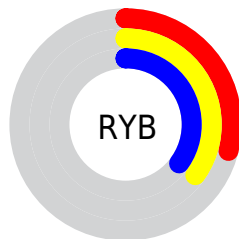

Conversions

Conversions Part 2

Format	Color
R_{YB}	74, 88, 88
Decimal	4872266
CIE Lab	36.00, -8.55, 6.32
CIE LCh	36, 10.632, 143.555
Yxy	9.0082, 0.3109, 0.3676
Android (android.graphics.Color)	4283062346 (0xFF4A584A)
YUV	82.2180, -4.0515, -7.2072
Hunter-Lab	30.0136, -7.2126, 5.4469

Details

The CIELCh color **36, 10.632, 143.555** is a dark color, and the websafe version is hex **666666**. A complement of this color would be **33, 10.644, 325.224**, and the grayscale version is **35, 0.005, 296.813**.

A 20% lighter version of the original color is **56, 10.495, 143.836**, and **16, 11.115, 142.826** is the 20% darker color. If you saturate the color by 10%, you get **35, 17.376, 142.865**, and if you desaturate by 10%, it is **37, 3.903, 144.169**.

Distribution

-  Red (29%)
-  Green (35%)
-  Blue (29%)

-  Red (29%)
-  Yellow (35%)
-  Blue (35%)

-  Cyan (16%)
-  Magenta (0%)
-  Yellow (16%)
-  Black (65%)

-  Cyan (71%)
-  Magenta (65%)
-  Yellow (71%)