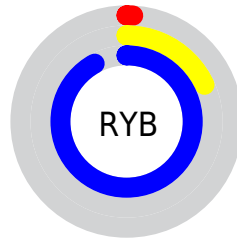

- Red (1%)
- Yellow (18%)
- Blue (92%)