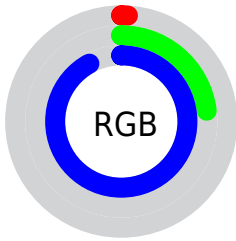

Distribution

- Red (1%)
- Green (23%)
- Blue (92%)