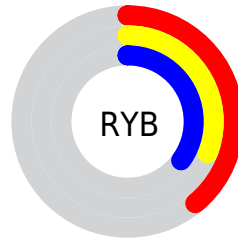

A 20% lighter version of the original color is  $[56, 11.394, 343.718]$ , and  $[16, 11.417, 344.989]$  is the 20% darker color. If you saturate the color by 10%, you get  $[33, 16.710, 344.997]$ , and if you desaturate by 10%, it is  $[39, 5.852, 343.195]$ .

# Distribution

 Red (39%)

 Green (31%)

 Blue (35%)

 Red (39%)

 Yellow (31%)

 Blue (35%)

 Cyan (0%)