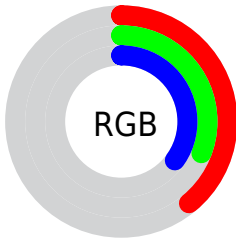

Distribution

Red (39%)

Green (31%)

Blue (35%)