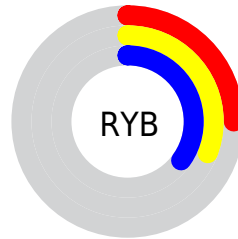

## Conversions Part 2

<b>Format</b>	<b>Color</b>
<a href="#">RYB</a>	<a href="#">64, 79, 90</a>
Decimal	<a href="#">4217426</a>
CIELab	<a href="#">36.00, -11.69, 1.47</a>
CIElCh	<a href="#">36, 11.785, 172.840</a>
Yxy	<a href="#">9.0082, 0.2844, 0.3514</a>
Android (android.graphics.Color)	<a href="#">4282407506 (0xFF405A52)</a>
YUV	<a href="#">81.3140, 0.3382, -15.1844</a>
Hunter-Lab	<a href="#">30.0136, -9.1640, 2.5705</a>

# Details

The CIELCh color **36, 11.785, 172.840** is a dark color, and the websafe version is hex **336666**. A complement of this color would be **30, 12.718, 358.278**, and the grayscale version is **35, 0.005, 296.813**.

A 20% lighter version of the original color is **56, 11.956, 172.676**, and **16, 11.646, 171.916** is the 20% darker color. If you saturate the color by 10%, you get **35, 15.603, 171.790**, and if you desaturate by 10%, it is **37, 7.799, 173.812**.

# Distribution

Red (25%)

Green (35%)

Blue (32%)

Red (25%)

Yellow (31%)

Blue (35%)

Cyan (29%)