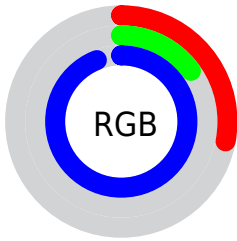

Distribution

Red (28%)

Green (15%)

Blue (94%)