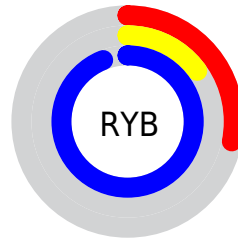

## Conversions Part 2

<b>Format</b>	<b>Color</b>
<b>R<sub>YB</sub></b>	71, 38, 240
Decimal	4663024
CIE <sub>Lab</sub>	36.00, 68.24, -93.14
CIE <sub>LCh</sub>	36, 115.468, 306.229
Yxy	9.0082, 0.1710, 0.0810
Android (android.graphics.Color)	4282853104 (0xFF4726F0)
YUV	70.8950, 83.3688, 0.0921
Hunter-Lab	30.0136, 60.5070, -143.2207

# Details

The CIELCh color **36, 115.468, 306.229** is a dark color, and the websafe version is hex **3333FF**. The color can be described as dark washed blue. A complement of this color would be **90, 89.251, 112.041**, and the grayscale version is **30, 0.005, 296.813**.

A 20% lighter version of the original color is **53, 92.995, 307.264**, and **21, 103.878, 306.287** is the 20% darker color. If you saturate the color by 10%, you get **32, 123.644, 306.778**, and if you desaturate by 10%, it is **41, 103.459, 305.151**.

# Distribution

Red (28%)

Green (15%)

Blue (94%)

Red (28%)

Yellow (15%)

Blue (94%)

Cyan (70%)