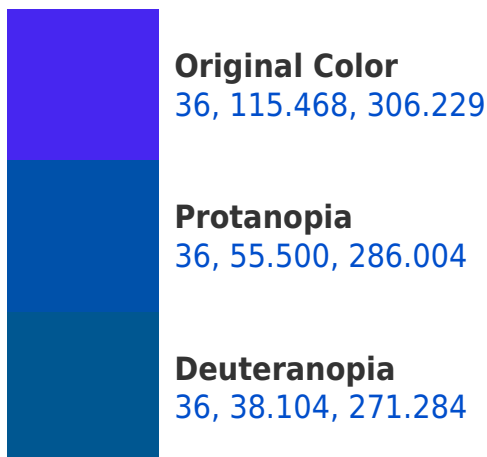

## **Background**

This preview shows how black text looks on a background with the CIELCh color 36, 115.468, 306.229.

This preview shows how white text looks on a background with the CIELCh color 36, 115.468, 306.229.

## Dichromacy

**Tritanopia**  
35, 23.238, 205.965

# Trichromacy

**Original Color**  
36, 115.468, 306.229

**Protanomaly**  
34, 80.002, 297.614

**Deuteranomaly**  
34, 68.923, 294.654

**Tritanomaly**  
32, 48.777, 286.764

# Monochromacy

**Original Color**  
36, 115.468, 306.229

**Achromatopsia**  
30, 0.005, 296.813

**Achromatomaly**  
30, 46.686, 302.214