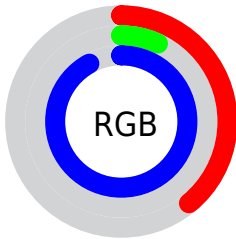

Distribution

- Red (39%)
- Green (7%)
- Blue (92%)