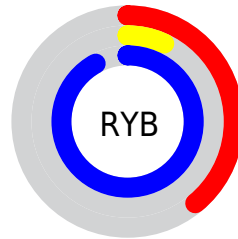

- Red (39%)
- Yellow (7%)
- Blue (92%)