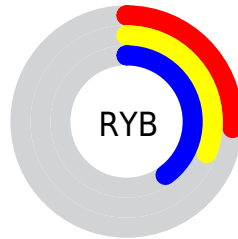

- Red (26%)
- Yellow (31%)
- Blue (40%)