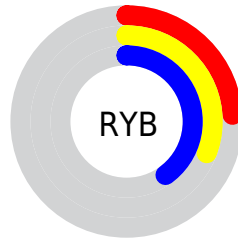

Conversions

Conversions Part 2

Format	Color
R_{YB}	62, 78, 103
Decimal	4085863
CIE _{Lab}	36.00, -5.50, -11.73
CIE _{LCh}	36, 12.953, 244.890
Yxy	9.0082, 0.2552, 0.2893
Android (android.graphics.Color)	4282275943 (0xFF3E5867)
YUV	81.9360, 10.3846, -17.4839
Hunter-Lab	30.0136, -5.2582, -7.0088

Details

The CIELCh color **36, 12.953, 244.890** is a dark color, and the websafe version is hex **336666**. A complement of this color would be **35, 15.759, 56.503**, and the grayscale version is **35, 0.005, 296.813**.

A 20% lighter version of the original color is **56, 12.977, 243.924**, and **16, 12.789, 243.917** is the 20% darker color. If you saturate the color by 10%, you get **34, 15.802, 246.940**, and if you desaturate by 10%, it is **38, 9.913, 243.204**.

Distribution

-  Red (24%)
-  Green (35%)
-  Blue (40%)

-  Red (24%)
-  Yellow (31%)
-  Blue (40%)

-  Cyan (40%)
-  Magenta (15%)
-  Yellow (0%)
-  Black (60%)

-  Cyan (76%)
-  Magenta (65%)
-  Yellow (60%)