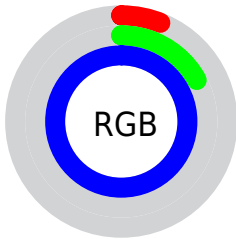

Distribution

- Red (6%)
- Green (17%)
- Blue (99%)