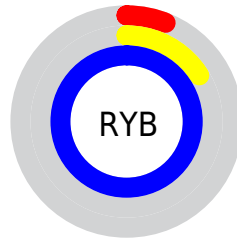

- Red (6%)
- Yellow (16%)
- Blue (99%)