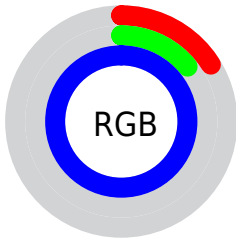

Distribution

- Red (16%)
- Green (14%)
- Blue (100%)