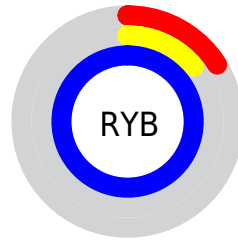

## Conversions Part 2

<b>Format</b>	<b>Color</b>
R <sub>Y</sub> B	42, 36, 255
Decimal	2761983
CIE Lab	36.00, 71.69, -101.84
CIE LCh	36, 124.546, 305.145
Yxy	9.0082, 0.1584, 0.0725
Android (android.graphics.Color)	4280952063 (0xFF2A24FF)
YUV	62.7600, 94.7743, -18.2065
Hunter-Lab	30.0136, 64.5572, -167.7956

# Details

The CIELCh color **36, 124.546, 305.145** is a dark color, and the websafe version is hex **0033FF**. The color can be described as dark washed blue. A complement of this color would be **97, 93.082, 104.539**, and the grayscale version is **26, 0.004, 296.813**.

A 20% lighter version of the original color is **51, 94.392, 305.645**, and **24, 109.772, 306.287** is the 20% darker color. If you saturate the color by 10%, you get **33, 131.872, 306.093**, and if you desaturate by 10%, it is **41, 112.036, 303.493**.

# Distribution

- Red (16%)
- Green (14%)
- Blue (100%)

- Red (16%)
- Yellow (14%)
- Blue (100%)

- Cyan (84%)
- Magenta (86%)
- Yellow (0%)
- Black (0%)

- Cyan (84%)
- Magenta (86%)
- Yellow (0%)