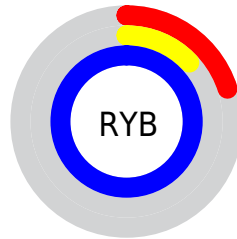

- Red (20%)
- Yellow (13%)
- Blue (100%)