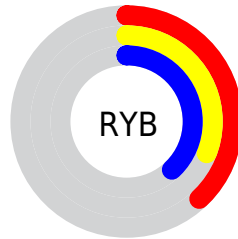

Conversions

Conversions Part 2

Format	Color
RYB	96, 80, 98
Decimal	6312034
CIELab	36.00, 10.28, -7.97
CIELCh	36, 13.013, 322.212
Yxy	9.0082, 0.3113, 0.2863
Android (android.graphics.Color)	4284502114 (0xFF605062)
YUV	86.8360, 5.5039, 8.0368
Hunter-Lab	30.0136, 5.7325, -4.0093

Details

The CIELCh color **36, 13.013, 322.212** is a dark color, and the websafe version is hex **666666**. A complement of this color would be **40, 12.951, 140.479**, and the grayscale version is **37, 0.005, 296.813**.

A 20% lighter version of the original color is **56, 13.426, 322.335**, and **16, 13.679, 322.514** is the 20% darker color. If you saturate the color by 10%, you get **33, 20.127, 322.660**, and if you desaturate by 10%, it is **39, 5.918, 321.750**.

Distribution

-  Red (38%)
-  Green (31%)
-  Blue (38%)

-  Red (38%)
-  Yellow (31%)
-  Blue (38%)

-  Cyan (2%)
-  Magenta (18%)
-  Yellow (0%)
-  Black (62%)

-  Cyan (63%)
-  Magenta (69%)
-  Yellow (62%)