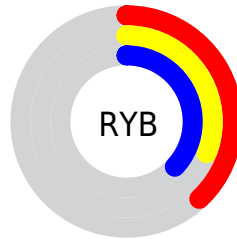

Conversions

Conversions Part 2

Format	Color
R_{YB}	98, 79, 95
Decimal	6442847
CIE _{Lab}	36.00, 11.05, -6.33
CIE _{LCh}	36, 12.734, 330.185
Yxy	9.0082, 0.3197, 0.2912
Android (android.graphics.Color)	4284632927 (0xFF624F5F)
YUV	86.5050, 4.1880, 10.0811
Hunter-Lab	30.0136, 6.3044, -2.7679

Details

The CIELCh color **36, 12.734, 330.185** is a dark color, and the websafe version is hex **666666**. A complement of this color would be **40, 12.698, 147.891**, and the grayscale version is **37, 0.005, 296.813**.

A 20% lighter version of the original color is **56, 12.738, 331.031**, and **16, 13.067, 329.457** is the 20% darker color. If you saturate the color by 10%, you get **33, 19.312, 330.777**, and if you desaturate by 10%, it is **39, 6.138, 329.597**.

Distribution

-  Red (38%)
-  Green (31%)
-  Blue (37%)

-  Red (38%)
-  Yellow (31%)
-  Blue (37%)

-  Cyan (0%)
-  Magenta (19%)
-  Yellow (3%)
-  Black (62%)

-  Cyan (62%)
-  Magenta (69%)
-  Yellow (63%)