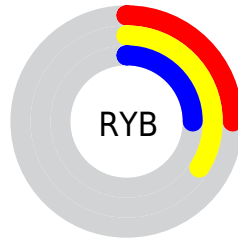

## Conversions Part 2

<b>Format</b>	<b>Color</b>
<b>RYB</b>	64, 86, 64
Decimal	5658176
CIELab	36.00, -4.15, 12.86
CIELCh	36, 13.510, 107.911
Yxy	9.0082, 0.3479, 0.3871
Android (android.graphics.Color)	4283848256 (0xFF565640)
YUV	83.4920, -9.6096, 2.1995
Hunter-Lab	30.0136, -4.3827, 8.8304

# Details

The CIELCh color **36, 13.510, 107.911** is a dark color, and the websafe version is hex **666666**. A complement of this color would be **28, 14.275, 292.907**, and the grayscale version is **36, 0.005, 296.813**.

A 20% lighter version of the original color is **56, 13.627, 108.531**, and **16, 13.691, 108.720** is the 20% darker color. If you saturate the color by 10%, you get **36, 18.681, 107.035**, and if you desaturate by 10%, it is **36, 8.258, 108.803**.

# Distribution

- Red (34%)
- Green (34%)
- Blue (25%)

- Red (25%)
- Yellow (34%)
- Blue (25%)

- Cyan (0%)
- Magenta (0%)
- Yellow (26%)
- Black (66%)

- Cyan (66%)
- Magenta (66%)
- Yellow (75%)