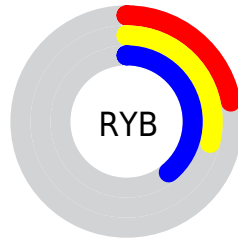

# Details

The CIELCh color **36, 13.715, 225.125** is a dark color, and the websafe version is hex **336666**. A complement of this color would be **31, 18.554, 41.584**, and the grayscale version is **34, 0.005, 296.813**.

A 20% lighter version of the original color is **56, 13.613, 226.111**, and **16, 13.644, 225.083** is the 20% darker color. If you saturate the color by 10%, you get **35, 16.026, 226.463**, and if you desaturate by 10%, it is **37, 11.088, 224.090**.

# Distribution

Red (22%)

Green (35%)

Blue (39%)

Red (22%)

Yellow (29%)

Blue (39%)

Cyan (45%)