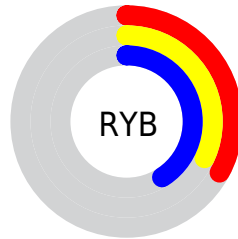

Conversions

Conversions Part 2

Format	Color
R_{YB}	85, 82, 104
Decimal	5591656
CIE _{Lab}	36.00, 6.31, -12.24
CIE _{LCh}	36, 13.770, 297.260
Yxy	9.0082, 0.2845, 0.2754
Android (android.graphics.Color)	4283781736 (0xFF555268)
YUV	85.4050, 9.1673, -0.3552
Hunter-Lab	30.0136, 2.8176, -7.4353

Details

The CIELCh color **36, 13.770, 297.260** is a dark color, and the websafe version is hex **666666**. A complement of this color would be **43, 13.171, 114.014**, and the grayscale version is **36, 0.005, 296.813**.

A 20% lighter version of the original color is **56, 13.879, 297.905**, and **16, 14.120, 297.155** is the 20% darker color. If you saturate the color by 10%, you get **32, 20.674, 298.273**, and if you desaturate by 10%, it is **40, 7.118, 296.375**.

Distribution

-  Red (33%)
-  Green (32%)
-  Blue (41%)

-  Red (33%)
-  Yellow (32%)
-  Blue (41%)

-  Cyan (18%)
-  Magenta (21%)
-  Yellow (0%)
-  Black (59%)

-  Cyan (67%)
-  Magenta (68%)
-  Yellow (59%)