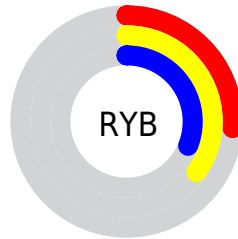

## Conversions Part 2

<b>Format</b>	<b>Color</b>
<b>RYB</b>	67, 88, 78
Decimal	5068867
CIELab	36.00, -8.70, 10.78
CIElCh	36, 13.847, 128.908
Yxy	9.0082, 0.3264, 0.3868
Android (android.graphics.Color)	4283258947 (0xFF4D5843)
YUV	82.3170, -7.5513, -4.6630
Hunter-Lab	30.0136, -7.3035, 7.8137

# Details

The CIELCh color **36, 13.847, 128.908** is a dark color, and the websafe version is hex **666666**. A complement of this color would be **30, 14.246, 310.902**, and the grayscale version is **35, 0.005, 296.813**.

A 20% lighter version of the original color is **56, 13.996, 129.113**, and **16, 14.023, 128.336** is the 20% darker color. If you saturate the color by 10%, you get **35, 19.620, 128.463**, and if you desaturate by 10%, it is **37, 8.031, 129.347**.

# Distribution

- Red (30%)
- Green (35%)
- Blue (26%)

- Red (26%)
- Yellow (35%)
- Blue (31%)

- Cyan (12%)
- Magenta (0%)
- Yellow (24%)
- Black (65%)

- Cyan (70%)
- Magenta (65%)
- Yellow (74%)