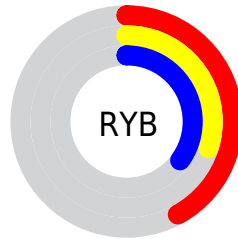

Conversions

Conversions Part 2

Format	Color
R_{YB}	107, 76, 89
Decimal	7031897
CIE _{Lab}	36.00, 15.34, -2.44
CIE _{LCh}	36, 15.530, 350.955
Yxy	9.0082, 0.3471, 0.2994
Android (android.graphics.Color)	4285221977 (0xFF6B4C59)
YUV	86.7510, 1.1088, 17.7584
Hunter-Lab	30.0136, 9.5814, 0.0073

Details

The CIELCh color **36, 15.530, 350.955** is a dark color, and the websafe version is hex **663333**. A complement of this color would be **43, 14.778, 165.635**, and the grayscale version is **37, 0.005, 296.813**.

A 20% lighter version of the original color is **56, 15.691, 350.696**, and **16, 15.949, 349.909** is the 20% darker color. If you saturate the color by 10%, you get **33, 20.991, 352.169**, and if you desaturate by 10%, it is **39, 10.069, 349.897**.

Distribution

-  Red (42%)
-  Green (30%)
-  Blue (35%)

-  Red (42%)
-  Yellow (30%)
-  Blue (35%)

-  Cyan (0%)
-  Magenta (29%)
-  Yellow (17%)
-  Black (58%)

-  Cyan (58%)
-  Magenta (70%)
-  Yellow (65%)