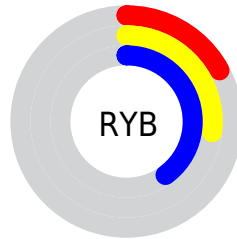

## Conversions Part 2

<b>Format</b>	<b>Color</b>
<b>RYB</b>	43, 69, 102
Decimal	2841446
CIELab	36.00, -12.77, -11.28
CIElCh	36, 17.038, 221.459
Yxy	9.0082, 0.2379, 0.2984
Android (android.graphics.Color)	4281031526 (0xFF2B5B66)
YUV	77.9020, 11.8803, -30.6091
Hunter-Lab	30.0136, -9.8193, -6.6388

# Details

The CIELCh color **36, 17.038, 221.459** is a dark color, and the websafe version is hex **336666**. A complement of this color would be **29, 25.928, 38.984**, and the grayscale version is **33, 0.005, 296.813**.

A 20% lighter version of the original color is **56, 17.081, 221.977**, and **16, 14.669, 225.931** is the 20% darker color. If you saturate the color by 10%, you get **35, 18.883, 222.930**, and if you desaturate by 10%, it is **37, 14.797, 220.326**.

# Distribution

- Red (17%)
- Green (36%)
- Blue (40%)

- Red (17%)
- Yellow (27%)
- Blue (40%)

- Cyan (58%)
- Magenta (11%)
- Yellow (0%)
- Black (60%)

- Cyan (83%)
- Magenta (64%)
- Yellow (60%)