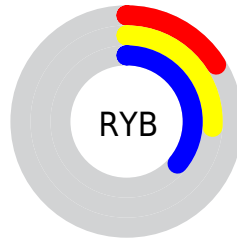

## Conversions Part 2

Format	Color
<a href="#">RYB</a>	<a href="#">40, 67, 93</a>
Decimal	<a href="#">2645341</a>
CIELab	<a href="#">36.00, -17.44, -5.36</a>
CIELCh	<a href="#">36, 18.242, 197.083</a>
Yxy	<a href="#">9.0082, 0.2451, 0.3288</a>
Android (android.graphics.Color)	<a href="#">4280835421</a> ( <a href="#">0xFF285D5D</a> )
YUV	<a href="#">77.1530, 7.8126, -32.5832</a>
Hunter-Lab	<a href="#">30.0136, -12.5868, -2.0524</a>

# Details

The CIELCh color **36, 18.242, 197.083** is a dark color, and the websafe version is hex **336666**. A complement of this color would be **24, 26.945, 25.780**, and the grayscale version is **33, 0.005, 296.813**.

A 20% lighter version of the original color is **56, 18.483, 195.878**, and **17, 15.295, 196.386** is the 20% darker color. If you saturate the color by 10%, you get **36, 20.236, 196.836**, and if you desaturate by 10%, it is **36, 15.823, 197.383**.

# Distribution

- Red (16%)
- Green (36%)
- Blue (36%)

- Red (16%)
- Yellow (26%)
- Blue (36%)

- Cyan (57%)
- Magenta (0%)
- Yellow (0%)
- Black (64%)

- Cyan (84%)
- Magenta (64%)
- Yellow (64%)