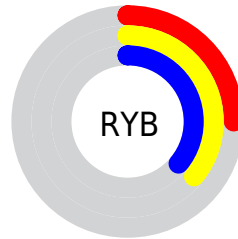

## Conversions Part 2

<b>Format</b>	<b>Color</b>
<b>RYB</b>	65, 91, 91
Decimal	4283201
CIELab	36.00, -15.64, 11.93
CIElCh	36, 19.670, 142.654
Yxy	9.0082, 0.3092, 0.4041
Android (android.graphics.Color)	4282473281 (0xFF415B41)
YUV	80.2620, -7.5242, -13.3848
Hunter-Lab	30.0136, -11.5345, 8.3860

# Details

The CIELCh color **36, 19.670, 142.654** is a dark color, and the websafe version is hex **336666**. A complement of this color would be **31, 19.675, 325.869**, and the grayscale version is **34, 0.005, 296.813**.

A 20% lighter version of the original color is **56, 19.361, 142.326**, and **16, 19.596, 142.148** is the 20% darker color. If you saturate the color by 10%, you get **35, 26.460, 141.831**, and if you desaturate by 10%, it is **37, 12.768, 143.375**.

# Distribution

Red (25%)

Green (36%)

Blue (25%)

Red (25%)

Yellow (36%)

Blue (36%)

Cyan (29%)