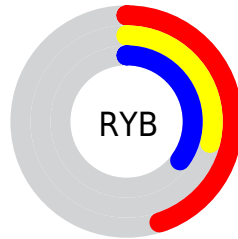

- Red (45%)
- Yellow (29%)
- Blue (35%)