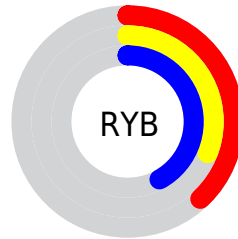

## Conversions Part 2

<b>Format</b>	<b>Color</b>
<b>R<sub>YB</sub></b>	96, 78, 108
Decimal	6311532
CIE <sub>Lab</sub>	36.00, 13.81, -14.49
CIE <sub>LCh</sub>	36, 20.015, 313.631
Yxy	9.0082, 0.2959, 0.2602
Android (android.graphics.Color)	4284501612 (0xFF604E6C)
YUV	86.8020, 10.4506, 8.0666
Hunter-Lab	30.0136, 8.4015, -9.3581

# Details

The CIELCh color **36, 20.015, 313.631** is a dark color, and the websafe version is hex **666699**. A complement of this color would be **43, 19.465, 131.303**, and the grayscale version is **37, 0.005, 296.813**.

A 20% lighter version of the original color is **56, 20.408, 313.552**, and **16, 20.071, 313.983** is the 20% darker color. If you saturate the color by 10%, you get **33, 27.422, 314.071**, and if you desaturate by 10%, it is **39, 12.683, 313.195**.

# Distribution

- Red (38%)
- Green (31%)
- Blue (42%)

- Red (38%)
- Yellow (31%)
- Blue (42%)

- Cyan (11%)
- Magenta (28%)
- Yellow (0%)
- Black (58%)

- Cyan (62%)
- Magenta (69%)
- Yellow (58%)