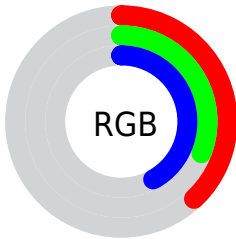

Distribution

- Red (38%)
- Green (31%)
- Blue (42%)