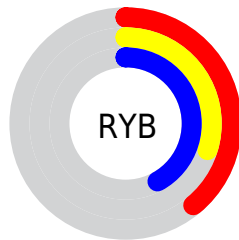

Conversions

Conversions Part 2

| Format | Color |
|-------------------------------------|------------------------------|
| R_{YB} | 100, 77, 108 |
| Decimal | 6573420 |
| CIE Lab | 36.00, 15.90, -14.21 |
| CIE LCh | 36, 21.324, 318.211 |
| Yxy | 9.0082, 0.3024, 0.2590 |
| Android (android.graphics.Color) | 4284763500 (0xFF644D6C) |
| YUV | 87.4110, 10.1504, 11.0406 |
| Hunter-Lab | 30.0136, 10.0200, -9.1167 |

Details

The CIELCh color **36, 21.324, 318.211** is a dark color, and the websafe version is hex **666699**. A complement of this color would be **43, 20.965, 135.718**, and the grayscale version is **37, 0.005, 296.813**.

A 20% lighter version of the original color is **56, 21.666, 317.728**, and **16, 21.365, 319.019** is the 20% darker color. If you saturate the color by 10%, you get **33, 28.802, 318.613**, and if you desaturate by 10%, it is **39, 13.831, 317.795**.

Distribution

- Red (39%)
- Green (30%)
- Blue (42%)

- Red (39%)
- Yellow (30%)
- Blue (42%)

- Cyan (7%)
- Magenta (29%)
- Yellow (0%)
- Black (58%)

- Cyan (61%)
- Magenta (70%)
- Yellow (58%)
- Black (0%)