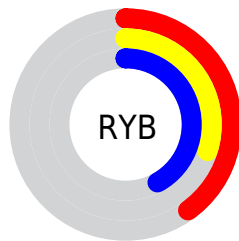

- Red (40%)
- Yellow (30%)
- Blue (42%)