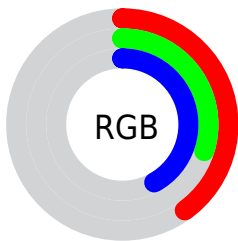

Distribution

- Red (40%)
- Green (30%)
- Blue (42%)