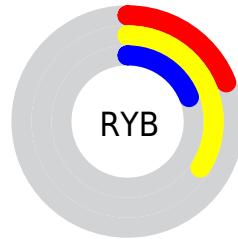

## Conversions Part 2

<b>Format</b>	<b>Color</b>
<b>RYB</b>	48, 87, 48
Decimal	5723952
CIELab	36.00, -6.59, 22.62
CIELCh	36, 23.558, 106.232
Yxy	9.0082, 0.3739, 0.4302
Android (android.graphics.Color)	4283914032 (0xFF575730)
YUV	82.5540, -17.0351, 3.8991
Hunter-Lab	30.0136, -5.9606, 12.9099

# Details

The CIELCh color **36, 23.558, 106.232** is a dark color, and the websafe version is hex **666633**. A complement of this color would be **22, 26.237, 295.783**, and the grayscale version is **35, 0.005, 296.813**.

A 20% lighter version of the original color is **56, 23.666, 106.264**, and **16, 23.814, 106.124** is the 20% darker color. If you saturate the color by 10%, you get **36, 28.413, 105.419**, and if you desaturate by 10%, it is **36, 18.482, 107.094**.

# Distribution

Red (34%)

Green (34%)

Blue (19%)

Red (19%)

Yellow (34%)

Blue (19%)

Cyan (0%)