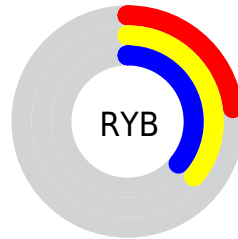

## Conversions Part 2

Format	Color
<a href="#">RYB</a>	<a href="#">59, 93, 93</a>
Decimal	<a href="#">3890491</a>
CIELab	<a href="#">36.00, -20.14, 15.74</a>
CIElCh	<a href="#">36, 25.557, 141.996</a>
Yxy	<a href="#">9.0082, 0.3080, 0.4298</a>
Android (android.graphics.Color)	<a href="#">4282080571 (0xFF3B5D3B)</a>
YUV	<a href="#">78.9580, -9.8393, -17.5032</a>
Hunter-Lab	<a href="#">30.0136, -14.1320, 10.1501</a>

# Details

The CIELCh color **36, 25.557, 141.996** is a dark color, and the websafe version is hex **336633**. A complement of this color would be **30, 25.538, 326.279**, and the grayscale version is **33, 0.005, 296.813**.

A 20% lighter version of the original color is **56, 25.574, 142.117**, and **16, 25.916, 141.660** is the 20% darker color. If you saturate the color by 10%, you get **35, 32.249, 141.086**, and if you desaturate by 10%, it is **37, 18.642, 142.803**.

# Distribution

Red (23%)

Green (36%)

Blue (23%)

Red (23%)

Yellow (36%)

Blue (36%)

Cyan (37%)