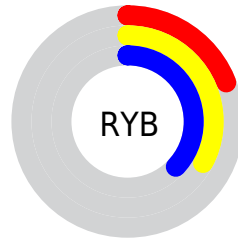

## Conversions Part 2

<b>Format</b>	<b>Color</b>
<b>R<sub>Y</sub>B</b>	48, 83, 94
Decimal	3169855
CIE Lab	36.00, -23.62, 13.01
CIE LCh	36, 26.964, 151.152
Yxy	9.0082, 0.2883, 0.4236
Android (android.graphics.Color)	4281359935 (0xFF305E3F)
YUV	76.7120, -6.7600, -25.1804
Hunter-Lab	30.0136, -16.0633, 8.9038

# Details

The CIELCh color **36, 26.964, 151.152** is a dark color, and the websafe version is hex **336633**. A complement of this color would be **27, 27.329, 338.972**, and the grayscale version is **33, 0.005, 296.813**.

A 20% lighter version of the original color is **56, 27.054, 151.317**, and **16, 26.502, 150.381** is the 20% darker color. If you saturate the color by 10%, you get **35, 32.018, 149.914**, and if you desaturate by 10%, it is **37, 21.648, 152.241**.

# Distribution

- Red (19%)
- Green (37%)
- Blue (25%)

- Red (19%)
- Yellow (33%)
- Blue (37%)

- Cyan (49%)
- Magenta (0%)
- Yellow (33%)
- Black (63%)

- Cyan (81%)
- Magenta (63%)
- Yellow (75%)