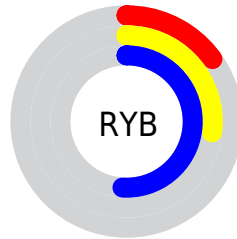

- Red (15%)
- Yellow (27%)
- Blue (51%)