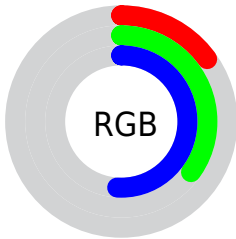

Distribution

- Red (15%)
- Green (35%)
- Blue (51%)