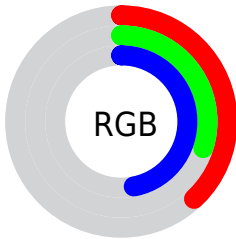

Distribution

Red (38%)

Green (30%)

Blue (47%)