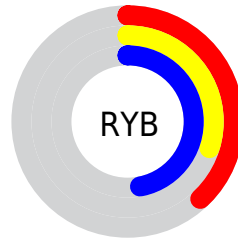

A 20% lighter version of the original color is  $56, 27.744, 310.341$ , and  $16, 28.013, 310.400$  is the 20% darker color. If you saturate the color by 10%, you get  $32, 35.926, 310.923$ , and if you desaturate by 10%, it is  $40, 19.966, 309.867$ .

# Distribution

Red (38%)

Green (30%)

Blue (47%)

Red (38%)

Yellow (30%)

Blue (47%)

Cyan (19%)