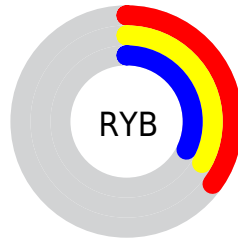

- Red (35%)
- Yellow (33%)
- Blue (32%)