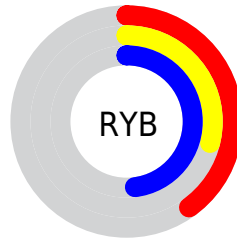

- Red (40%)
- Yellow (29%)
- Blue (48%)