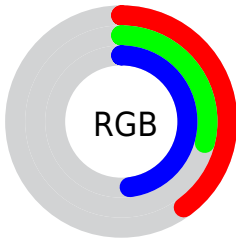

Distribution

- Red (40%)
- Green (29%)
- Blue (48%)